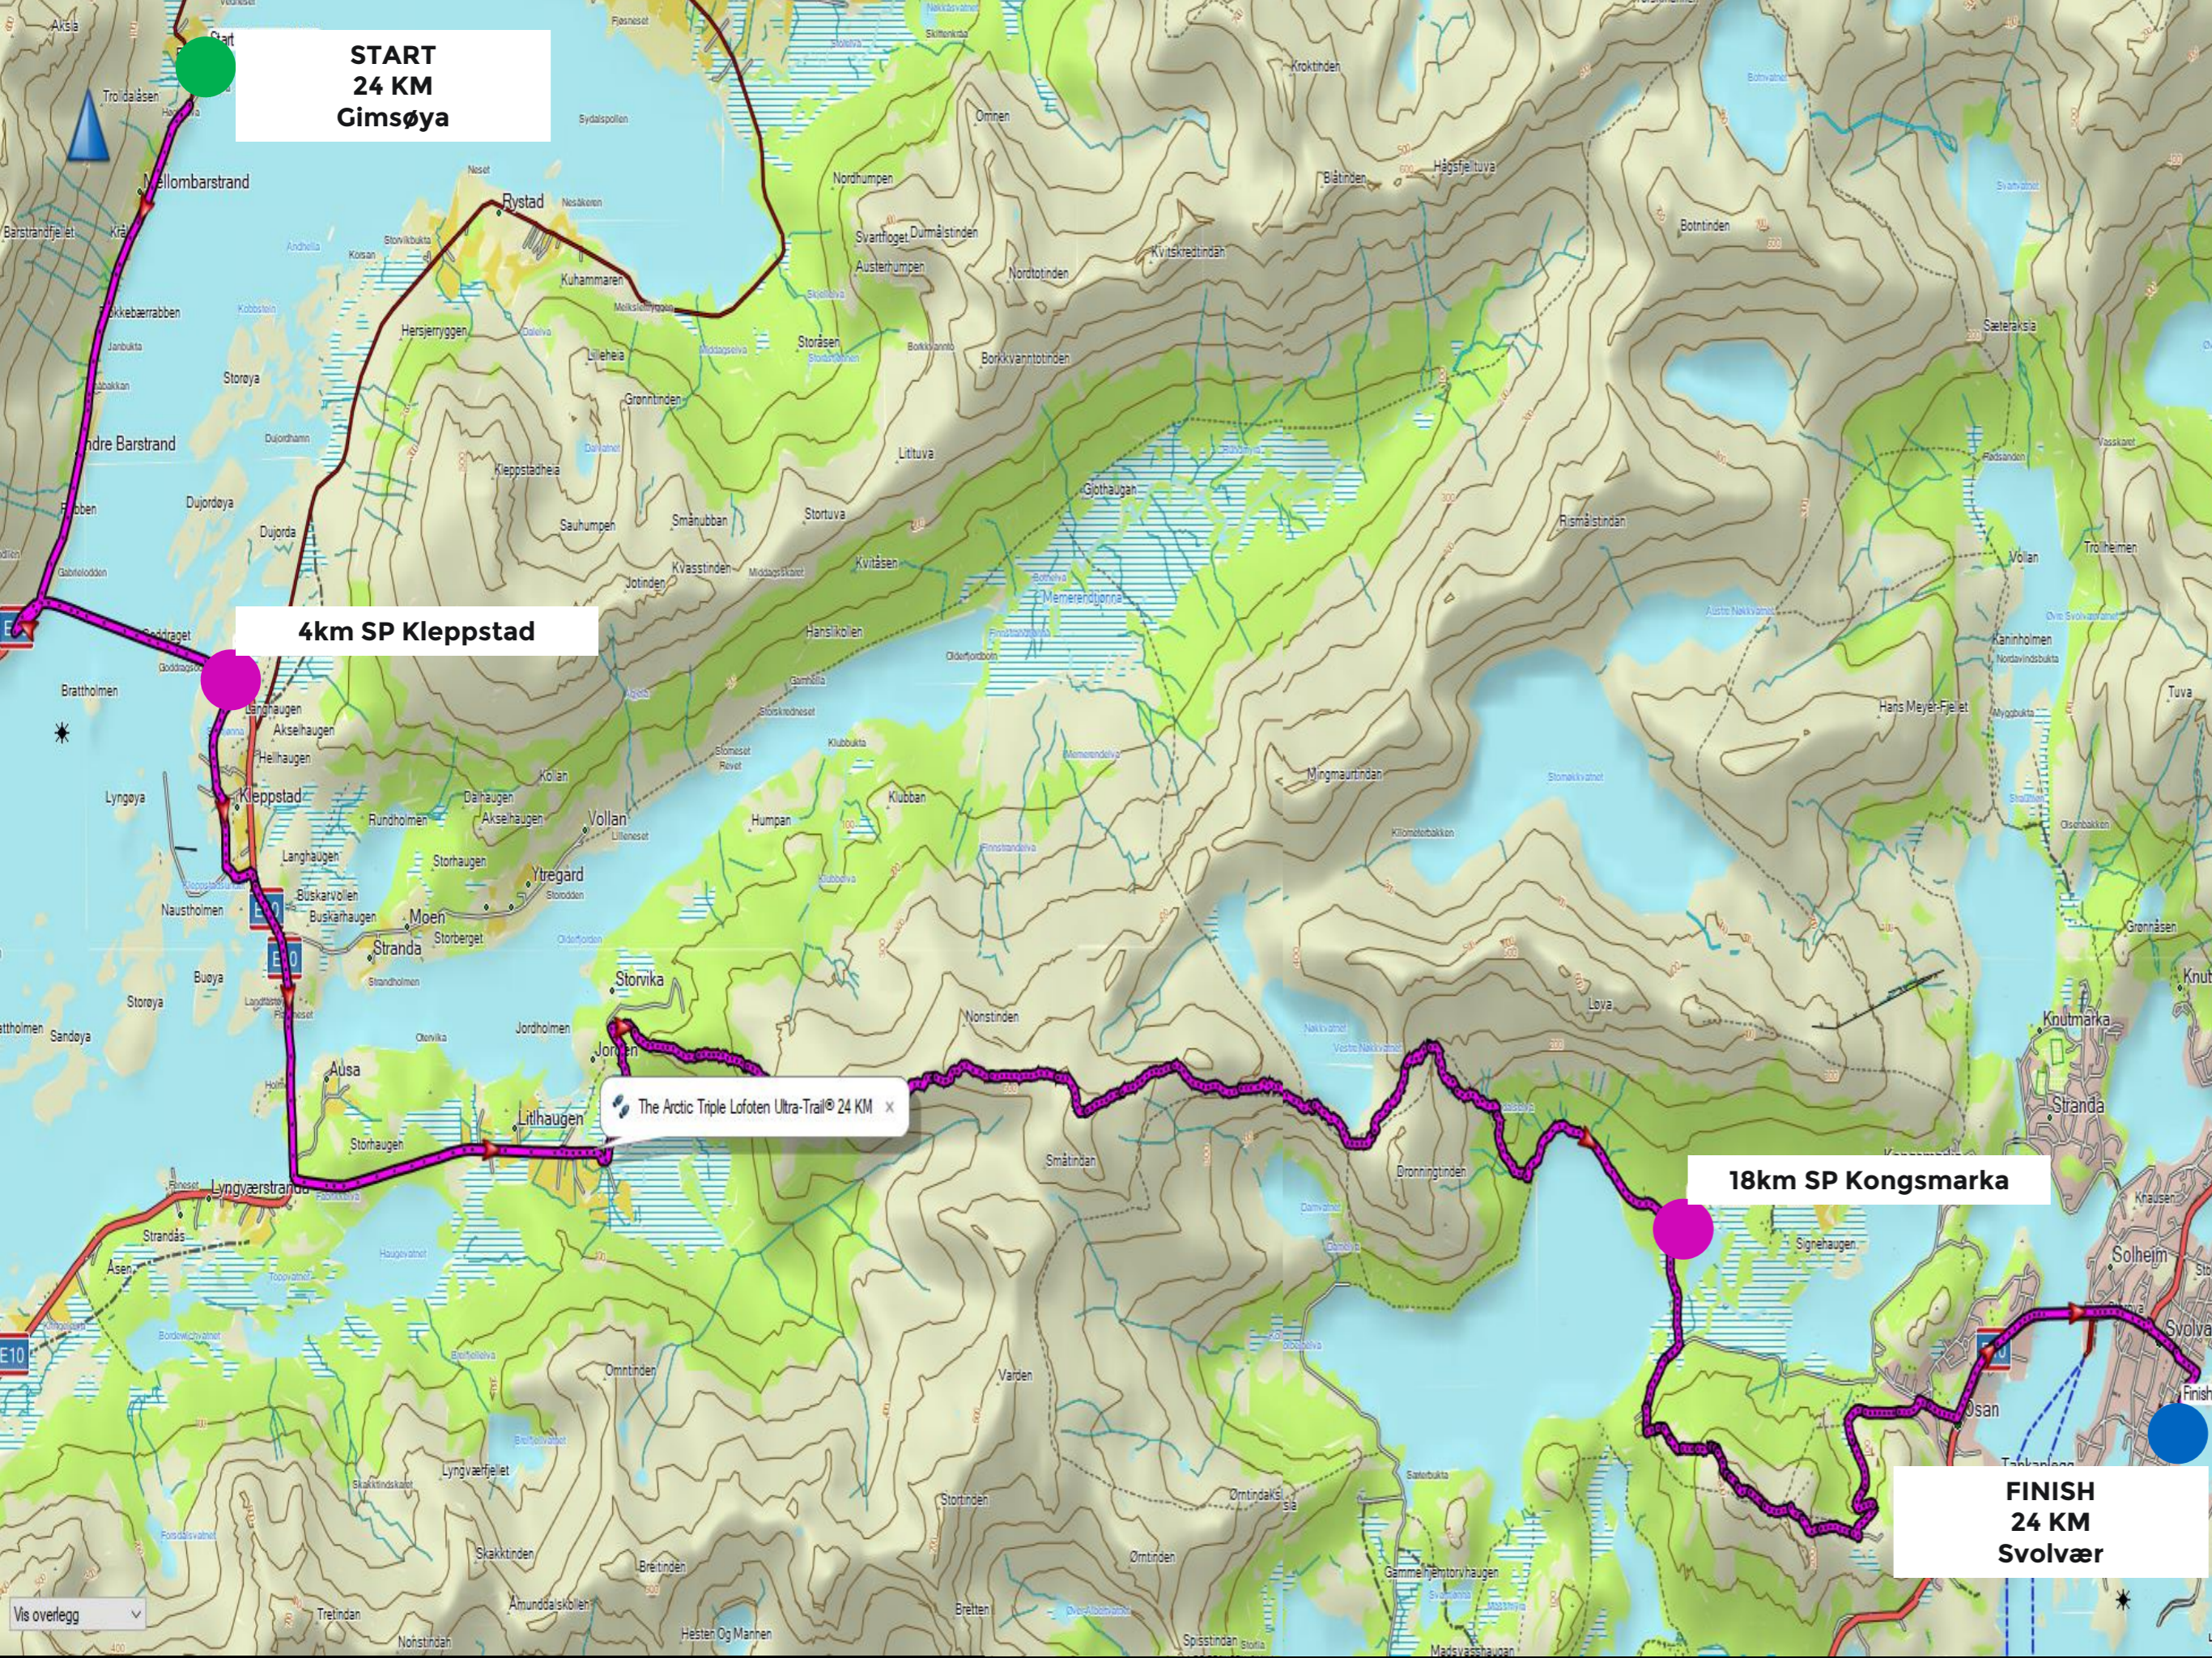

THE ARCTIC TRIPLE

- Navigation map:
Lofoten Ultra-Trail // 24 KM

Navigation map 24 KM

LEG 1

Gimsøya - Svolvær
Distance: 24 km
Elevation: 1400 m

THE ARCTIC TRIPLE