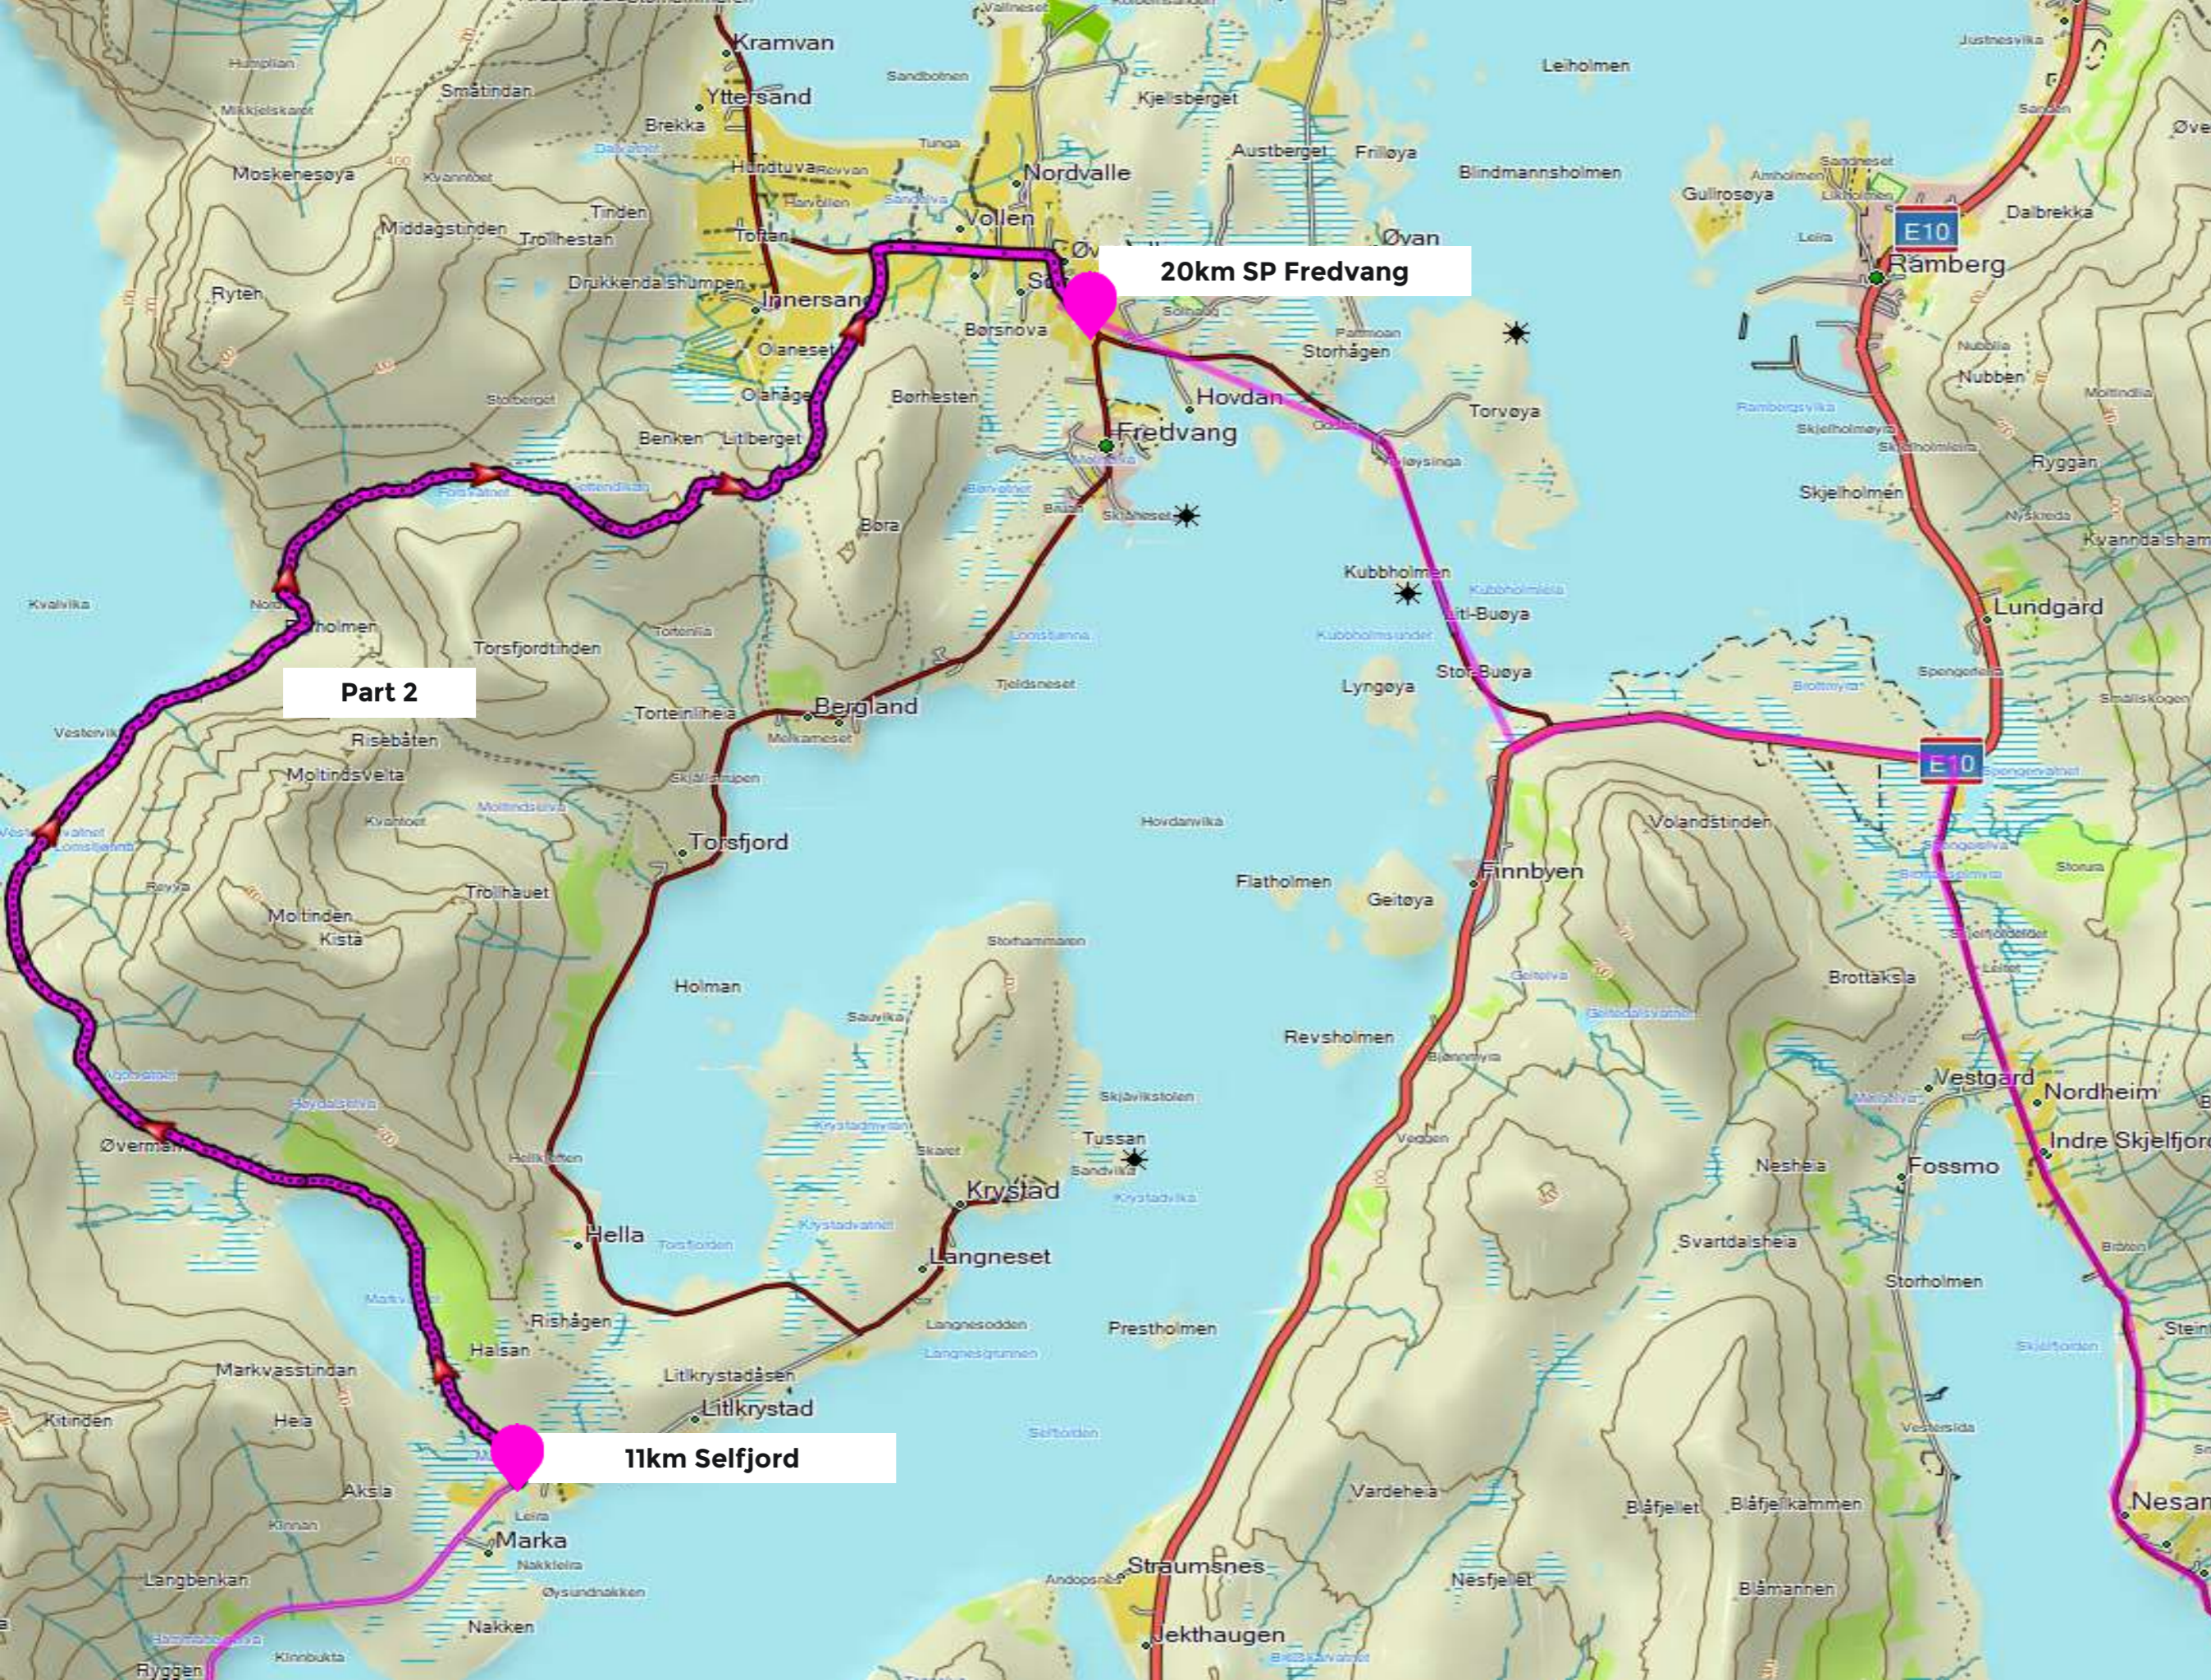

THE ARCTIC TRIPLE

- Navigation map:
Lofoten Stage Run 170KM

Lofoten Stage Run 175KM

THE ARCTIC TRIPLE

START
175KM Stage Run
Kjerkfjorden, Reine

Part 1

11km Selfjord

Stage 1

Kjerkfjorden - Selfjord
Distance: 11 km
Elevation: 750 m

THE ARCTIC TRIPLE

Stage 1

Selfjorden - Fredvang
Distance: 9 km
Elevation: 500 m

Part 2

Stage 1

Fredvang - Nusfjord
Distance: 19 km
Elevation: 350 m

THE ARCTIC TRIPLE

Stage 3

40(113)km SP
Torvdalshalsen

Part 3

Part 2

52(125)km SP Rølvfjorden
Start & Finish Stage 3

Rølvfjorden - Torvdalshalsen -
Rølvfjorden
Distance: 23+12 km
Elevation: 800+700 m

THE ARCTIC TRIPLE

Stage 4

Kleppstad - Svolvær
Distance: 22 km
Elevation: 1150 m

THE ARCTIC TRIPLE