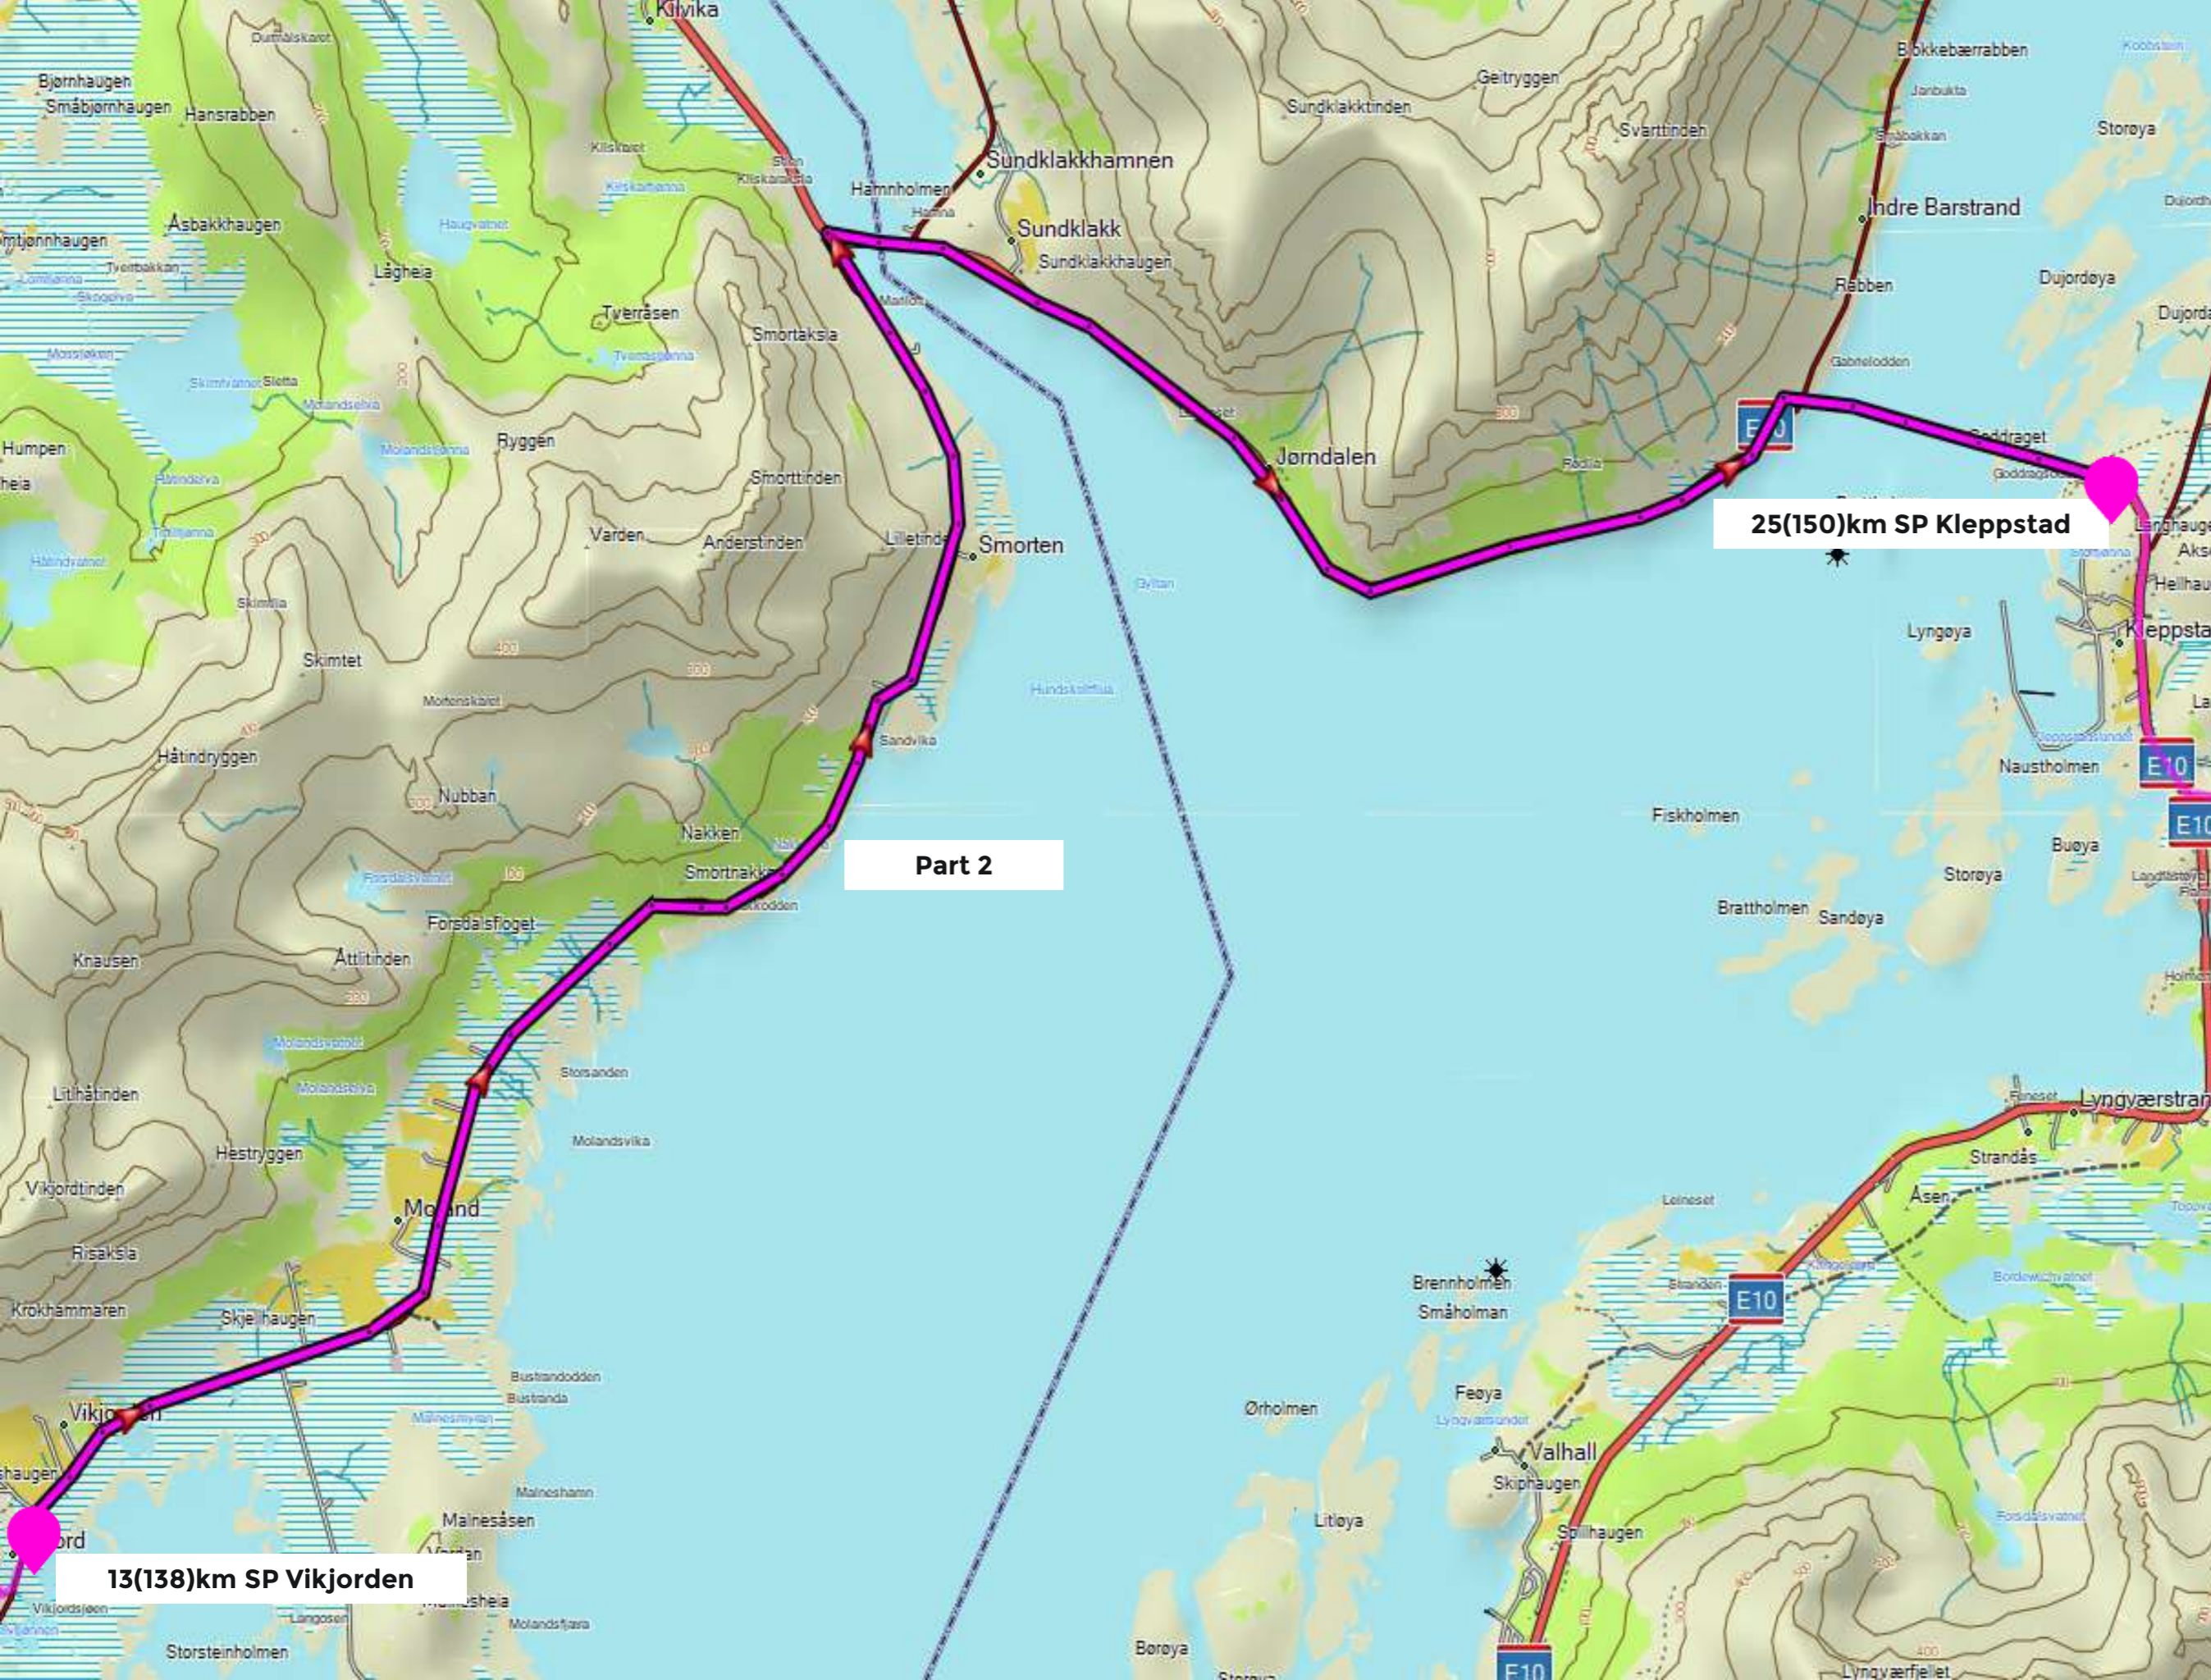

Stage 3

40(113)km SP
Torvdalshalsen

Part 3

Part 2

52(125)km SP Rølvfjorden
Start & Finish Stage 3

Rølvfjorden - Torvdalshalsen -
Rølvfjorden
Distance: 23+12 km
Elevation: 800+700 m

THE ARCTIC TRIPLE

Stage 4

13(138)km
SP Vikjorden

Part 1

125km SP Rolvsfjorden
Start Stage 4

Rolvsfjorden - Vikjord
Distance: 13 km
Elevation: 1000 m

THE ARCTIC TRIPLE

Stage 4

Vikjorden - Kleppstad
Distance: 12 km
Elevation: 200 m

Stage 4

Kleppstad - Svolvær
Distance: 22 km
Elevation: 1150 m

THE ARCTIC TRIPLE