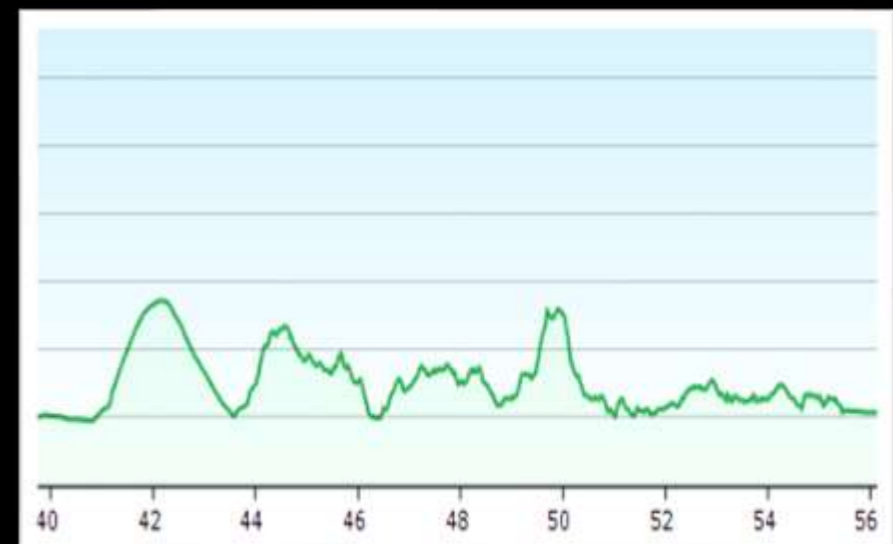

Kjerkfjorden - Selfjord
Distance: 11 km
Elevation: 750 m

THE ARCTIC TRIPLE

Stage 1

Selfjorden - Fredvang
Distance: 9 km
Elevation: 500 m

Part 2

Stage 1

Fredvang - Nusfjord
Distance: 19 km
Elevation: 350 m

THE ARCTIC TRIPLE

17(56)km SP Napp

Part 1

39km SP Nusfjord
Start Stage 2

Stage 2

Nusfjord - Napp
Distance: 17 km
Elevation: 900 m

THE ARCTIC TRIPLE

Stage 2

Napp - Leknes
Distance: 17 km
Elevation: 300 m

Stage 3

40(113)km SP
Torvdalshalsen

Part 3

Part 2

52(125)km SP Rølvfjorden
Start & Finish Stage 3

Rølvfjorden - Torvdalshalsen -
Rølvfjorden
Distance: 23+12 km
Elevation: 800+700 m

THE ARCTIC TRIPLE

Stage 4

Kleppstad - Svolvær
Distance: 22 km
Elevation: 1150 m

THE ARCTIC TRIPLE