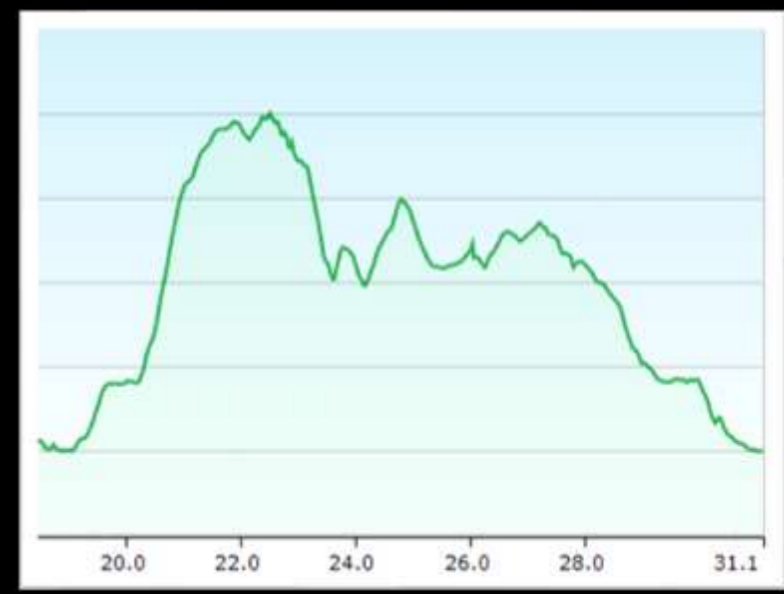

Stage 3

40(113)km SP
Torvdalshalsen

Part 3

Part 2

52(125)km SP Rølvfjorden
Start & Finish Stage 3

Rølvfjorden - Torvdalshalsen -
Rølvfjorden
Distance: 23+12 km
Elevation: 800+700 m

THE ARCTIC TRIPLE

Stage 4

13(138)km
SP Vikjorden

Part 1

125km SP Rolvsfjorden
Start Stage 4

Rolvsfjorden - Vikjord
Distance: 13 km
Elevation: 1000 m

THE ARCTIC TRIPLE

Stage 4

Vikjorden - Kleppstad
Distance: 12 km
Elevation: 200 m

Stage 4

Kleppstad - Svolvær
Distance: 22 km
Elevation: 1150 m

THE ARCTIC TRIPLE