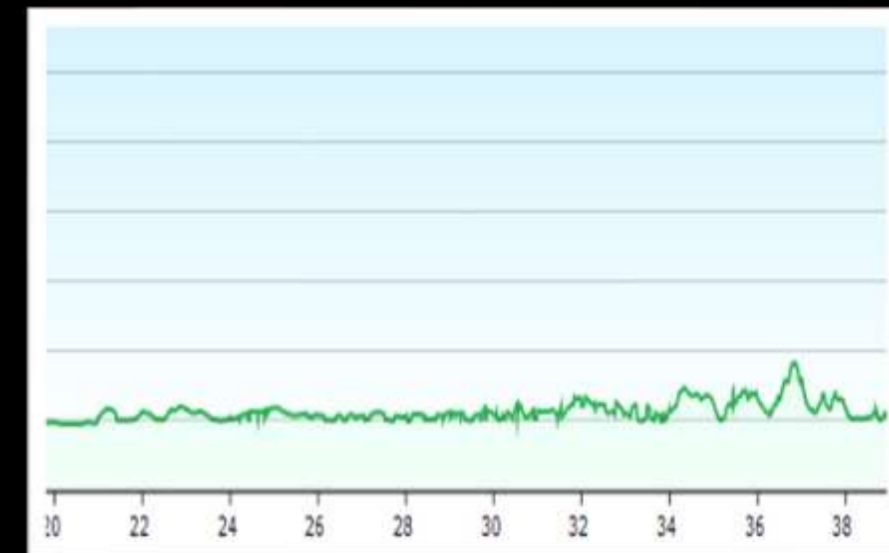

Kjerkfjorden - Selfjord
Distance: 11 km
Elevation: 750 m

THE ARCTIC TRIPLE

Stage 1

Selfjorden - Fredvang
Distance: 9 km
Elevation: 500 m

Part 2

Stage 1

Fredvang - Nusfjord
Distance: 19 km
Elevation: 350 m

THE ARCTIC TRIPLE

17(56)km SP Napp

Part 1

39km SP Nusfjord
Start Stage 2

Stage 2

Nusfjord - Napp
Distance: 17 km
Elevation: 900 m

THE ARCTIC TRIPLE

Stage 2

Napp - Leknes
Distance: 17 km
Elevation: 300 m

Stage 3

40(113)km SP
Torvdalshalsen

Part 3

Part 2

52(125)km SP Rølvfjorden
Start & Finish Stage 3

Rølvfjorden - Torvdalshalsen -
Rølvfjorden
Distance: 23+12 km
Elevation: 800+700 m

THE ARCTIC TRIPLE

Stage 4

Kleppstad - Svolvær
Distance: 22 km
Elevation: 1150 m

THE ARCTIC TRIPLE