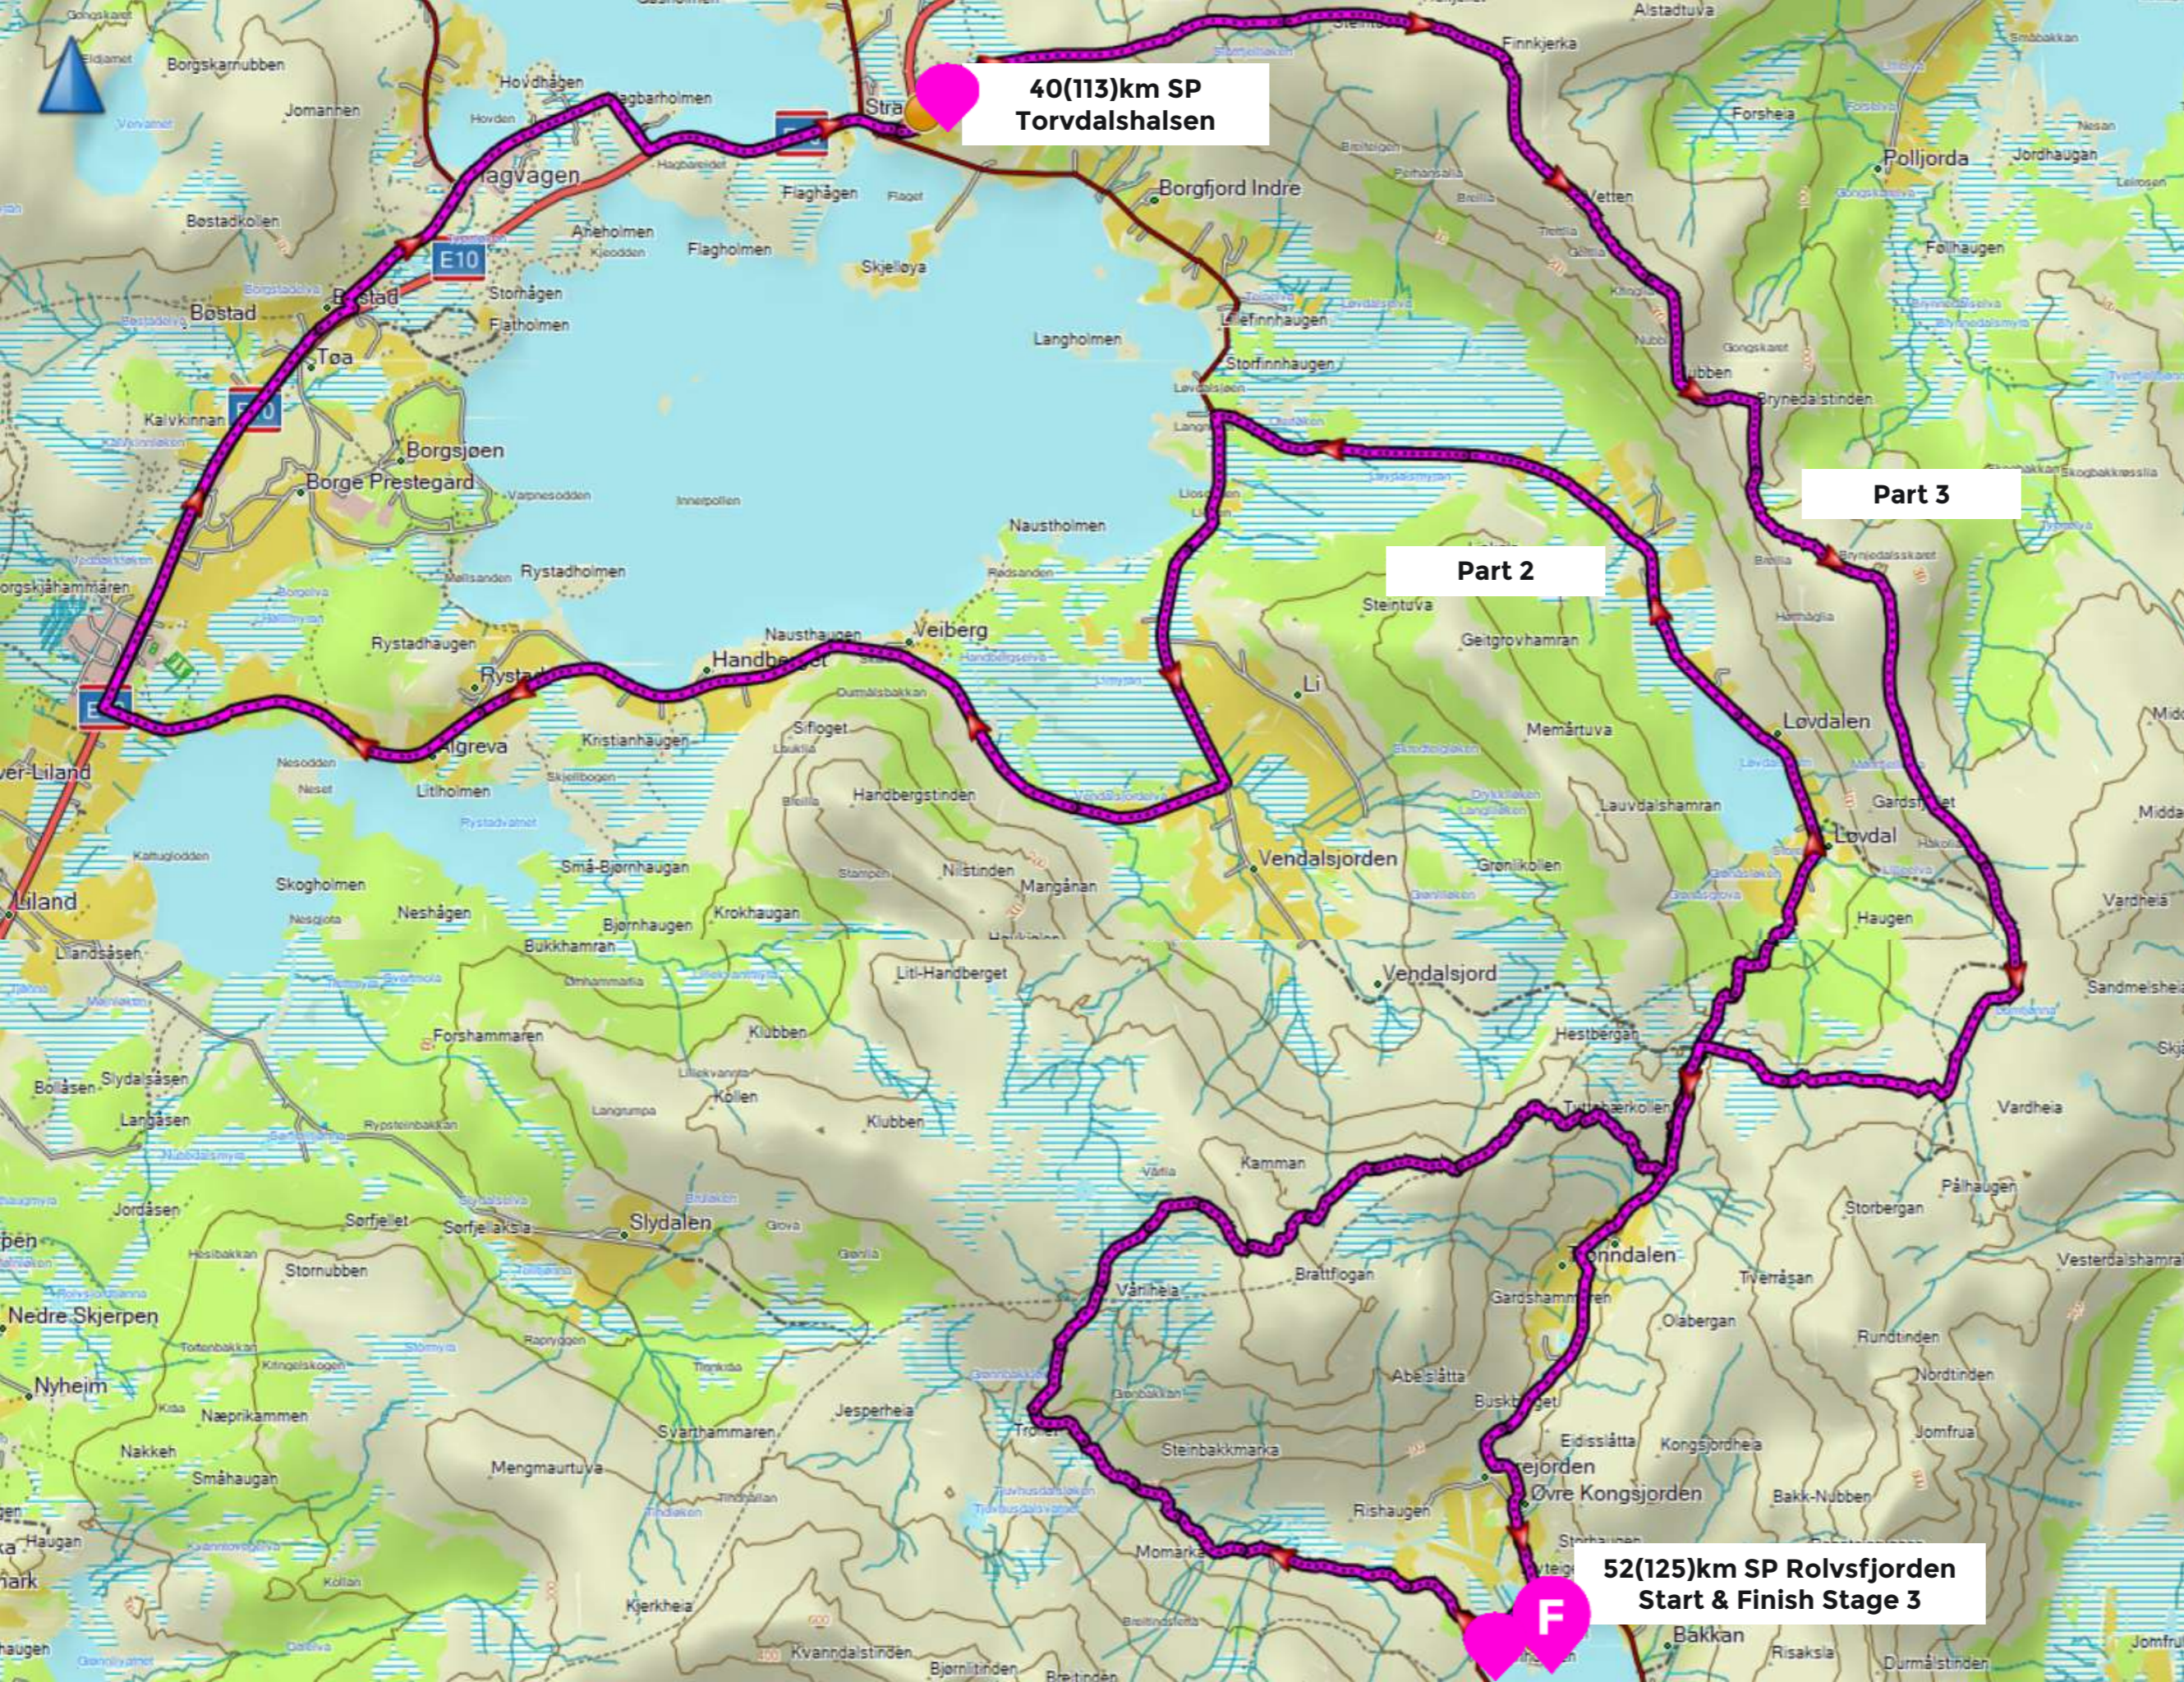

56km SP Napp

73km Leknes
Finish Stage 2

90km SP Brustranda

Stage 3

Leknes - Brustranda
 Distance: 17 km
 Elevation: 350 m

Part 1

73km Leknes Scandic
 Start Stage 3

THE ARCTIC TRIPLE

Stage 3

40(113)km SP
Torvdalshalsen

Part 3

Part 2

52(125)km SP Rølvfjorden
Start & Finish Stage 3

Rølvfjorden - Torvdalshalsen -
Rølvfjorden
Distance: 23+12 km
Elevation: 800+700 m

THE ARCTIC TRIPLE

Stage 4

13(138)km
SP Vikjorden

Part 1

125km SP Rolvsfjorden
Start Stage 4

Rolvsfjorden - Vikjord
Distance: 13 km
Elevation: 1000 m

THE ARCTIC TRIPLE

Stage 4

Vikjorden - Kleppstad
Distance: 12 km
Elevation: 200 m

Stage 4

Kleppstad - Svolvær
Distance: 22 km
Elevation: 1150 m

THE ARCTIC TRIPLE