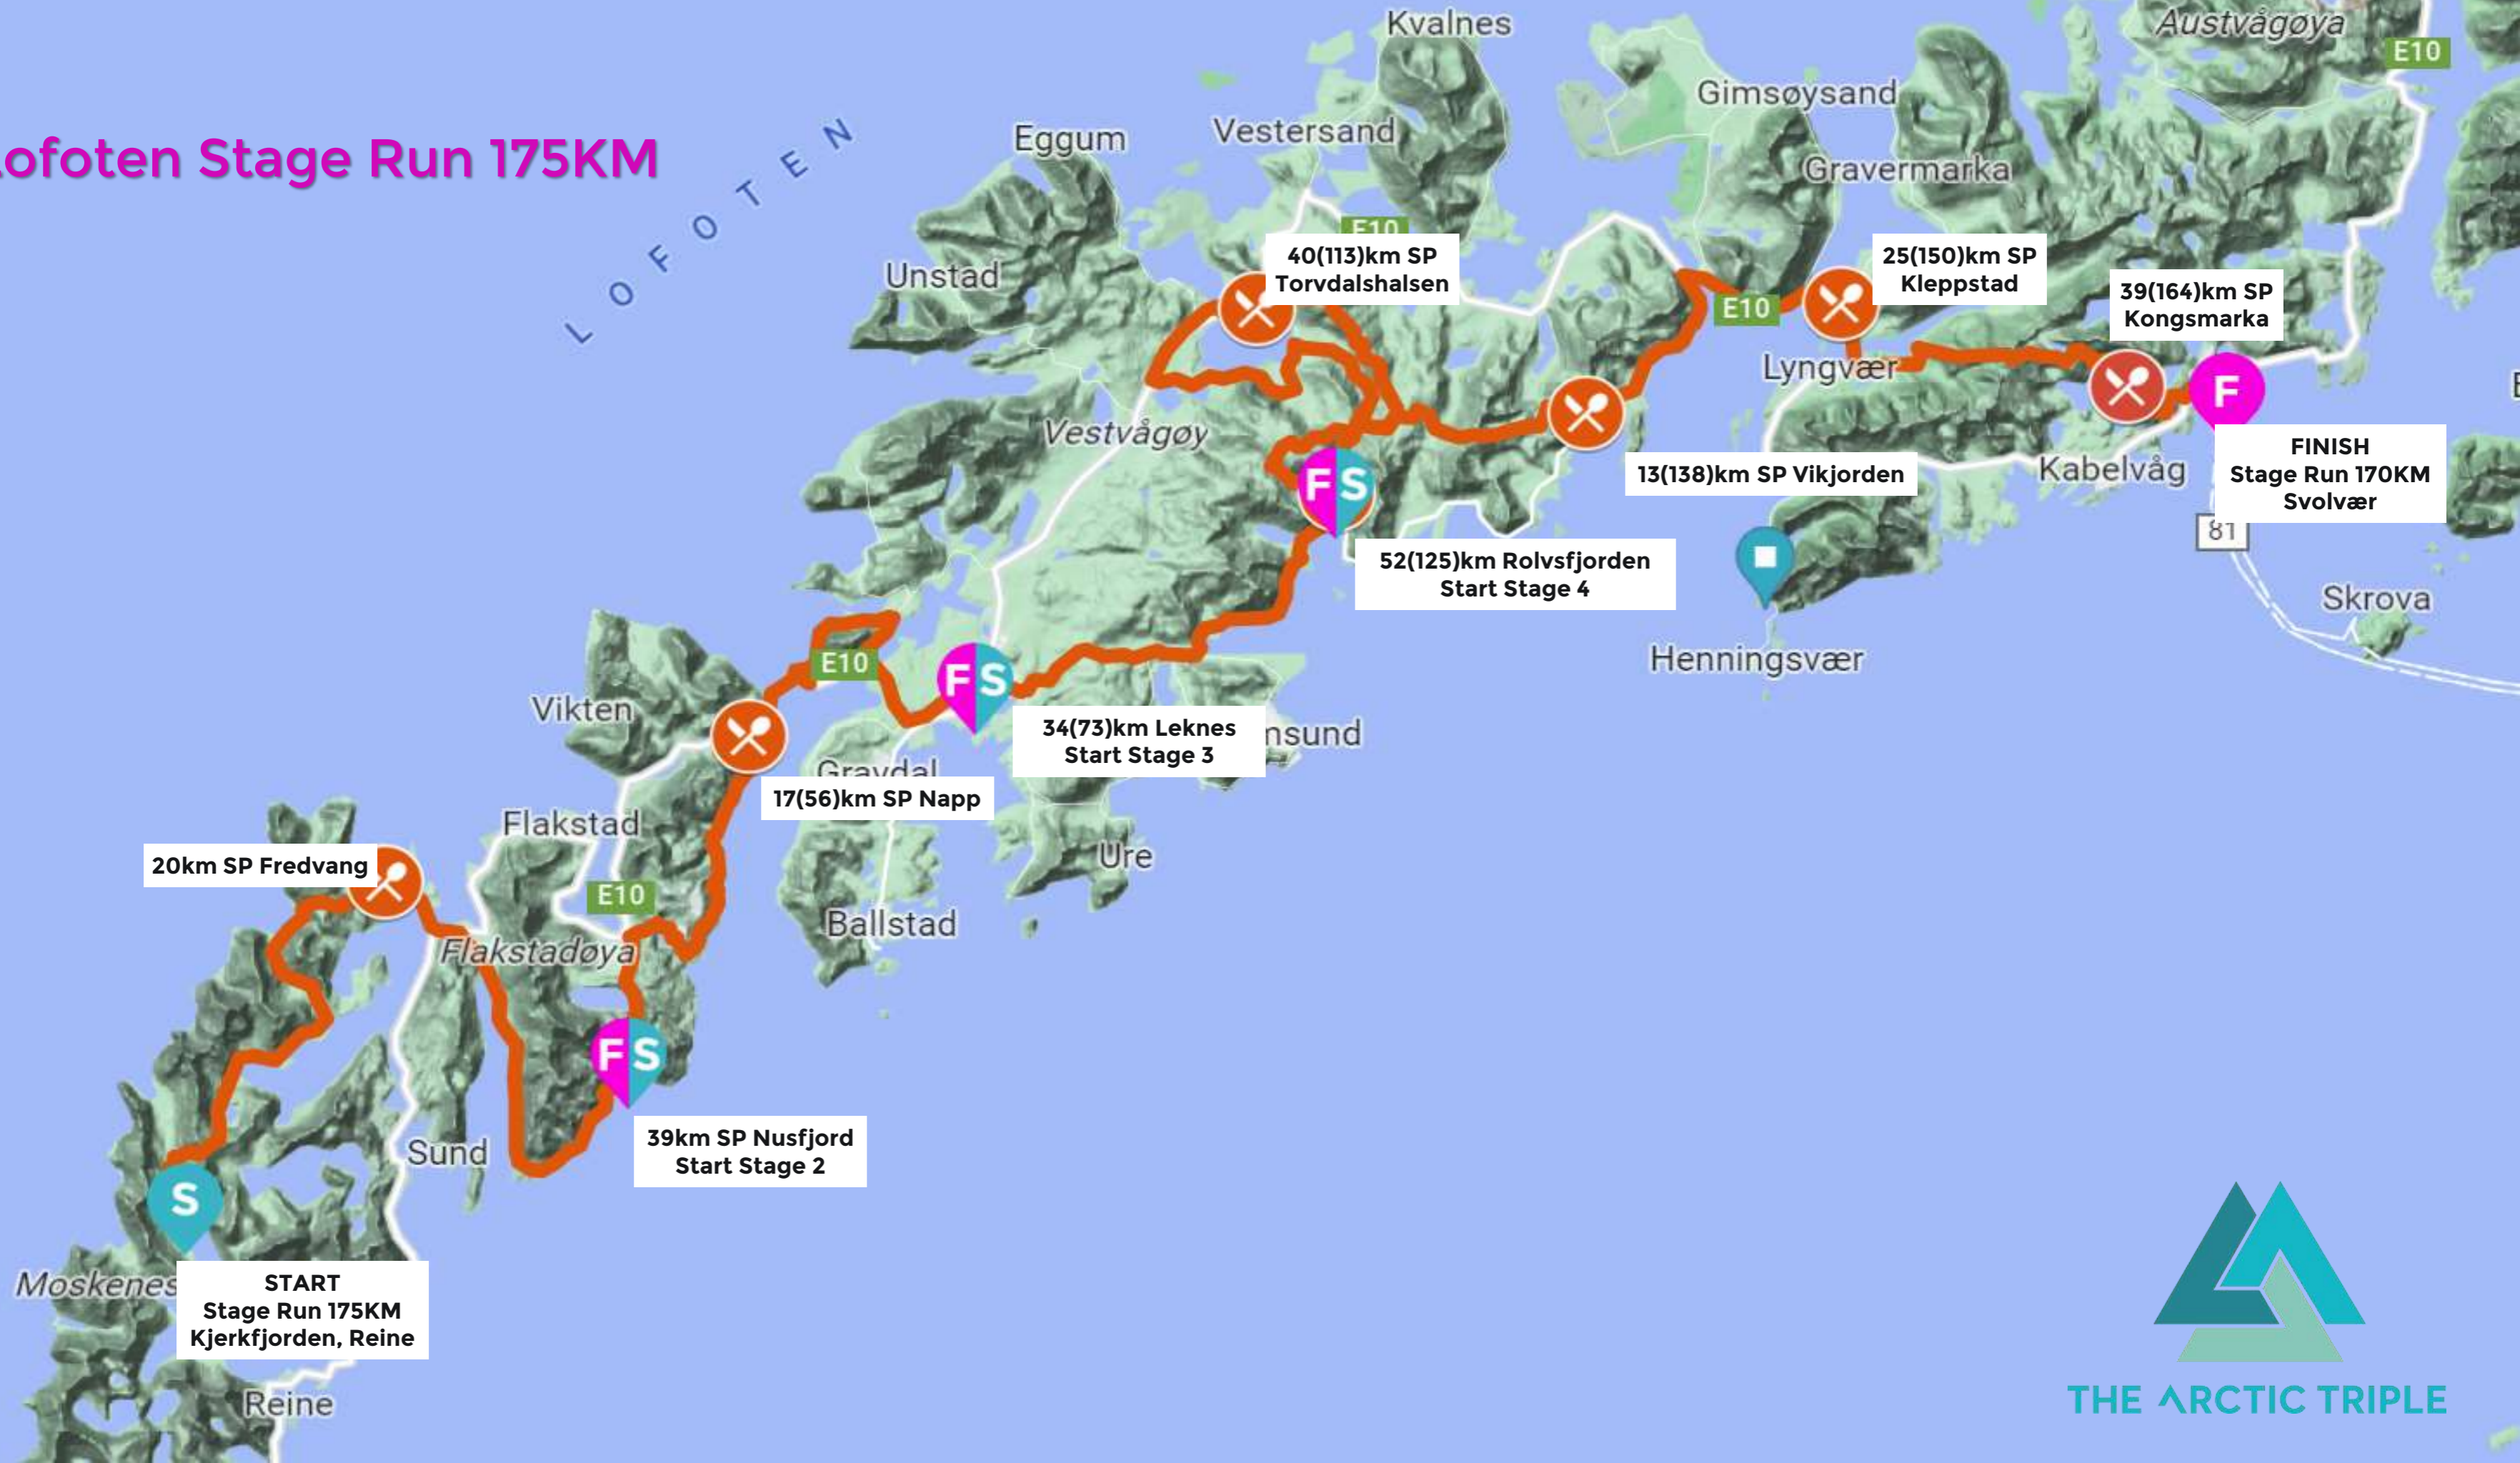

THE ARCTIC TRIPLE

- Navigation map:
Lofoten Stage Run 170KM

Lofoten Stage Run 175KM

THE ARCTIC TRIPLE

START
175KM Stage Run
Kjerkfjorden, Reine

Part 1

11km Selfjord

Stage 1

Kjerkfjorden - Selfjord
Distance: 11 km
Elevation: 750 m

THE ARCTIC TRIPLE

Stage 1

Selfjorden - Fredvang
Distance: 9 km
Elevation: 500 m

Part 2

Stage 1

Fredvang - Nusfjord
Distance: 19 km
Elevation: 350 m

THE ARCTIC TRIPLE

Stage 3

40(113)km SP
Torvdalshalsen

Part 3

Part 2

52(125)km SP Rølvfjorden
Start & Finish Stage 3

Rølvfjorden - Torvdalshalsen -
Rølvfjorden
Distance: 23+12 km
Elevation: 800+700 m

THE ARCTIC TRIPLE

Stage 4

Kleppstad - Svolvær
Distance: 22 km
Elevation: 1150 m

THE ARCTIC TRIPLE