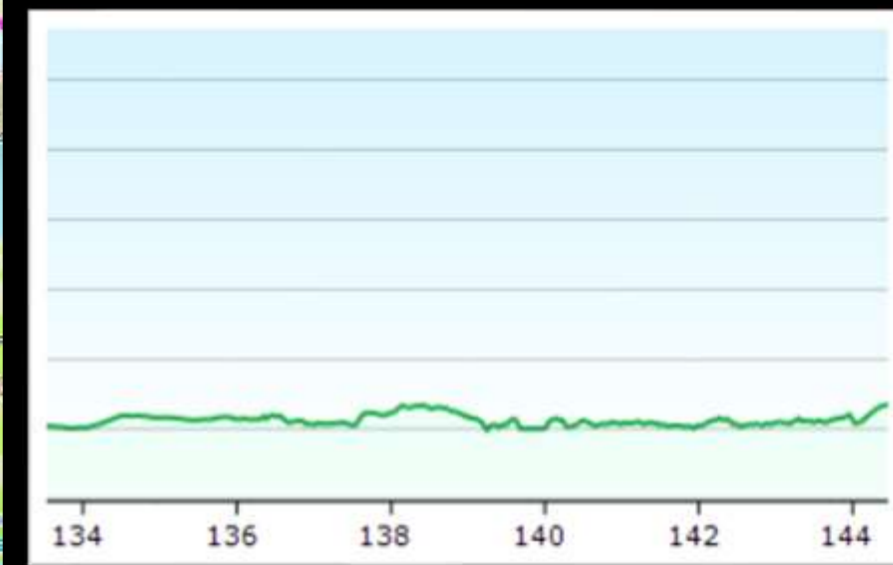

Stage 3

40(113)km SP
Torvdalshalsen

Part 3

Part 2

52(125)km SP Rølvfjorden
Start & Finish Stage 3

Rølvfjorden - Torvdalshalsen -
Rølvfjorden
Distance: 23+12 km
Elevation: 800+700 m

THE ARCTIC TRIPLE

Stage 4

13(138)km
SP Vikjorden

Part 1

125km SP Rolvsfjorden
Start Stage 4

Rolvsfjorden - Vikjord
Distance: 13 km
Elevation: 1000 m

THE ARCTIC TRIPLE

Stage 4

Vikjorden - Kleppstad
Distance: 12 km
Elevation: 200 m

Stage 4

Kleppstad - Svolvær
Distance: 22 km
Elevation: 1150 m

THE ARCTIC TRIPLE