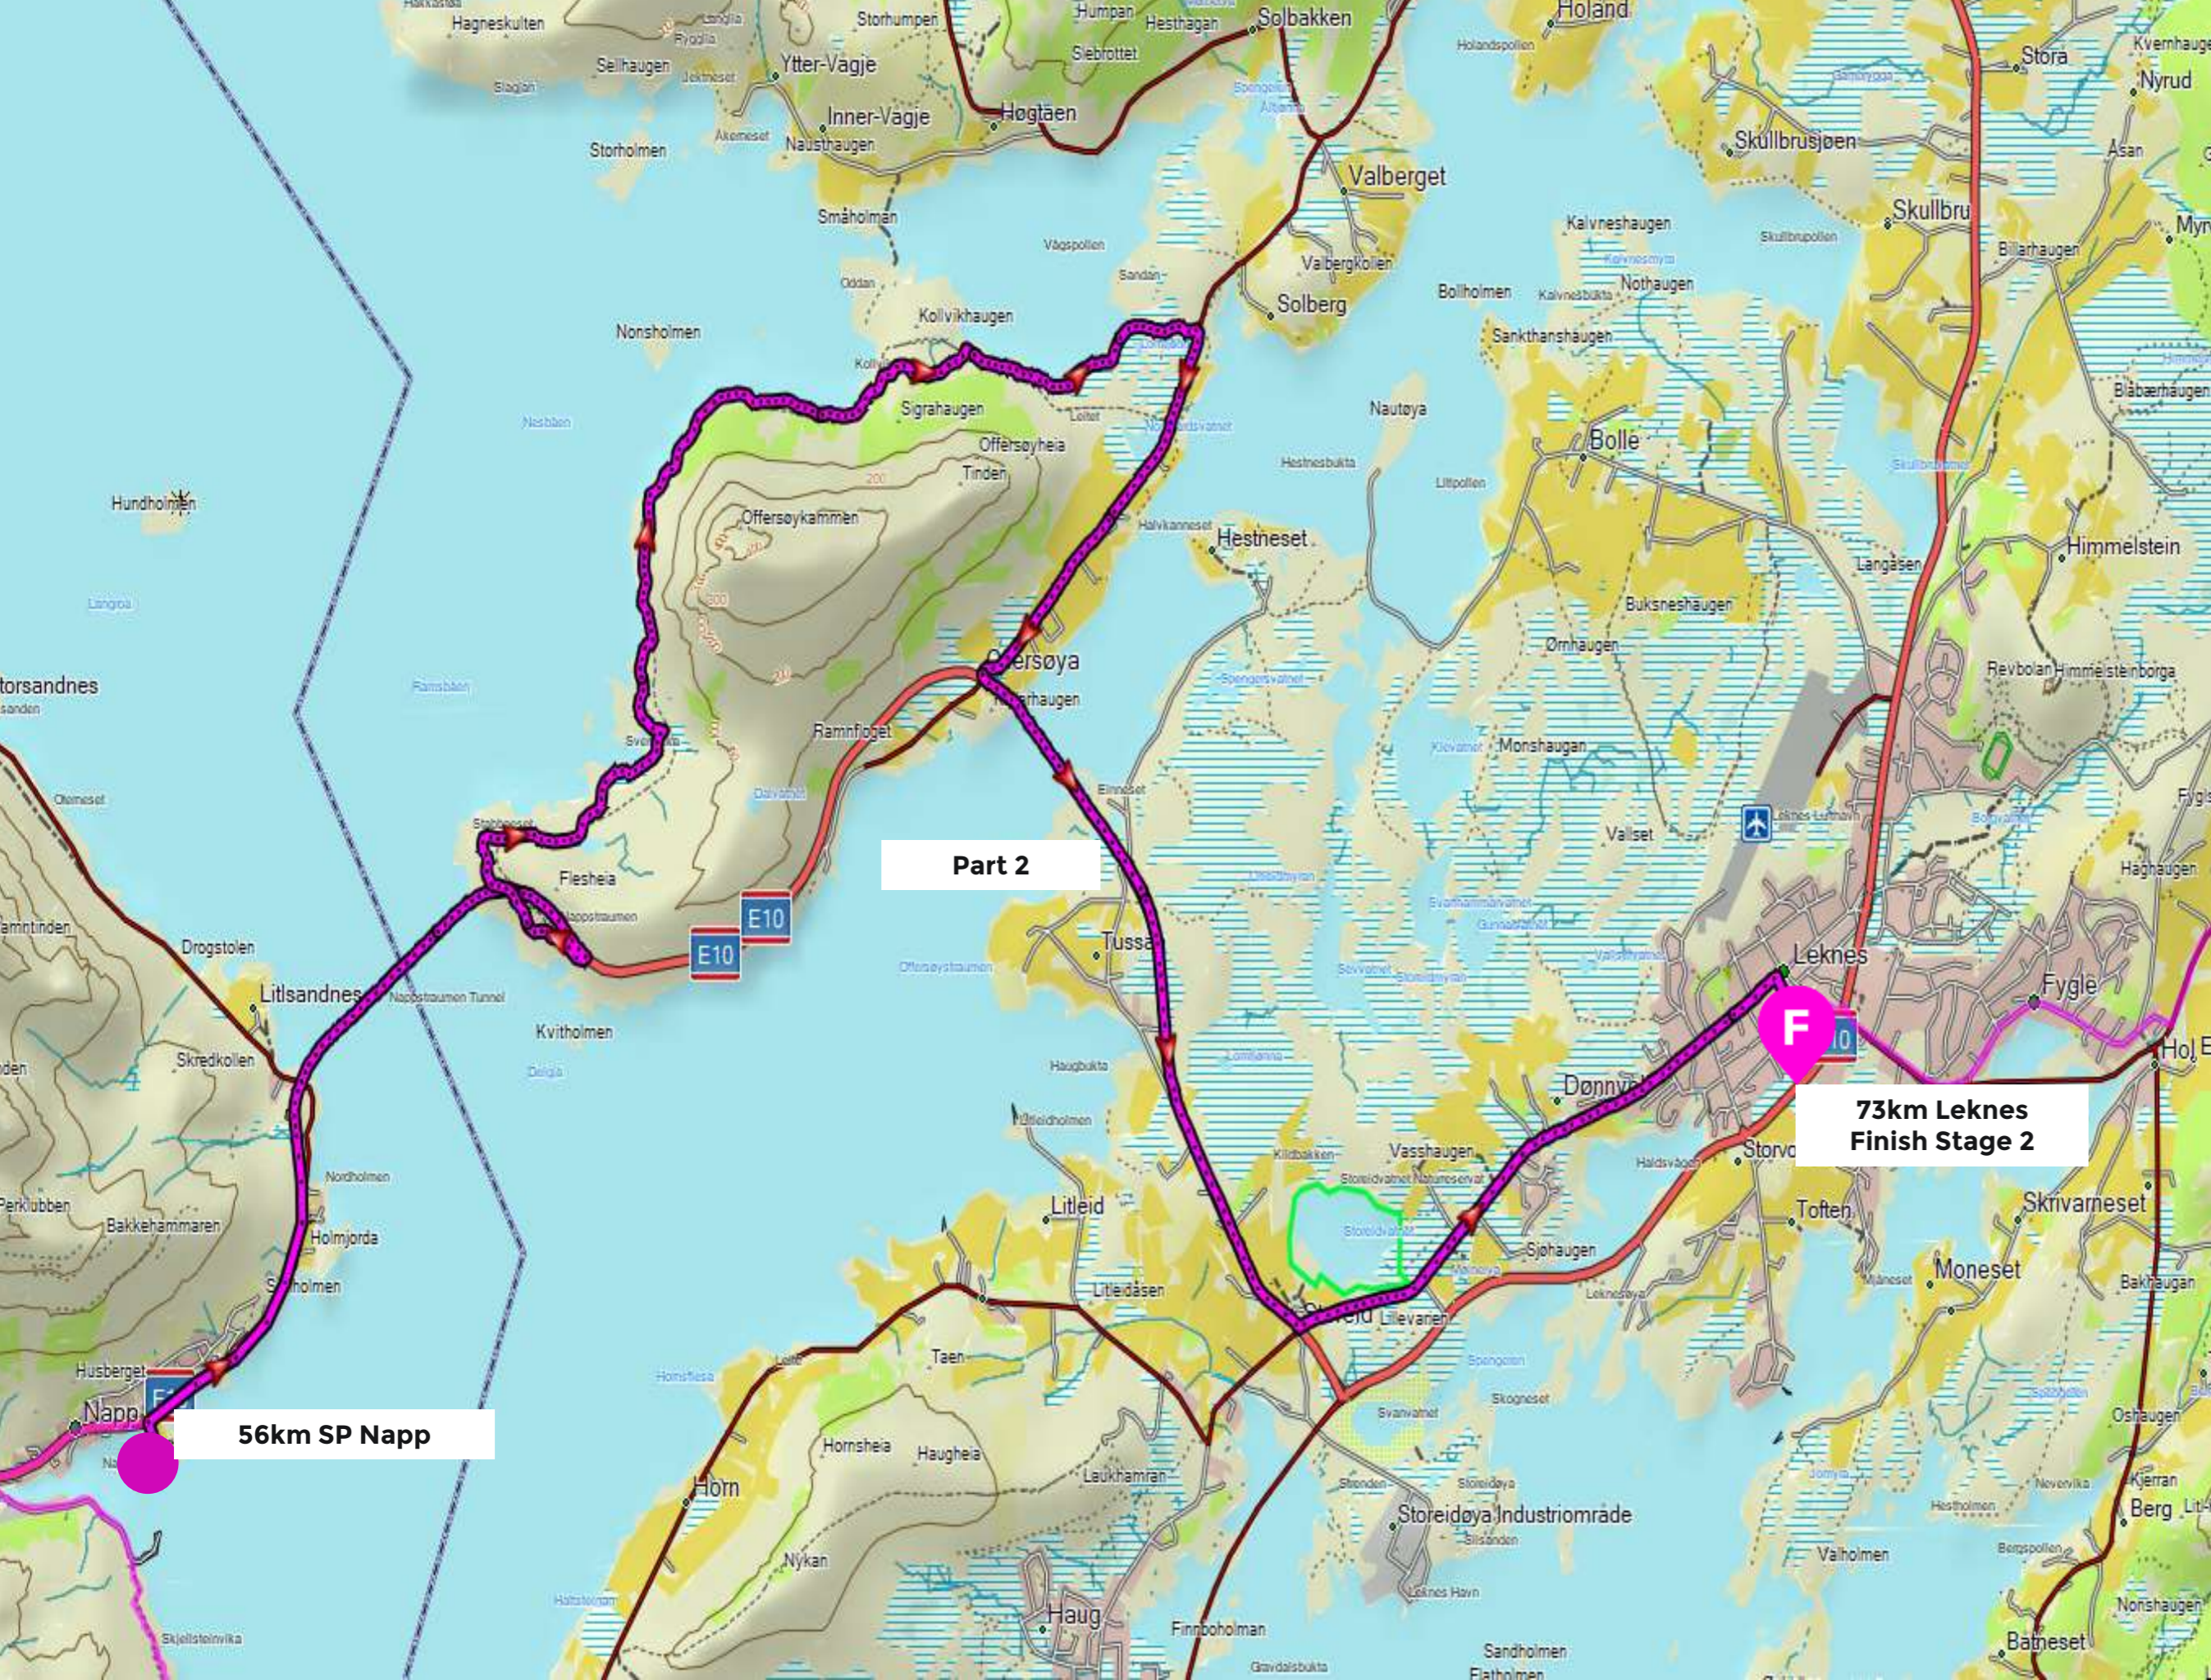

Kjerkfjorden - Selfjord
Distance: 11 km
Elevation: 750 m

THE ARCTIC TRIPLE

Stage 1

Selfjorden - Fredvang
Distance: 9 km
Elevation: 500 m

Part 2

Stage 1

Fredvang - Nusfjord
Distance: 19 km
Elevation: 350 m

THE ARCTIC TRIPLE

17(56)km SP Napp

Part 1

39km SP Nusfjord
Start Stage 2

Stage 2

Nusfjord - Napp
Distance: 17 km
Elevation: 900 m

THE ARCTIC TRIPLE

Stage 2

Napp - Leknes
Distance: 17 km
Elevation: 300 m

Stage 3

40(113)km SP
Torvdalshalsen

Part 3

Part 2

52(125)km SP Rølvfjorden
Start & Finish Stage 3

Rølvfjorden - Torvdalshalsen -
Rølvfjorden
Distance: 23+12 km
Elevation: 800+700 m

THE ARCTIC TRIPLE

Stage 4

Kleppstad - Svolvær
Distance: 22 km
Elevation: 1150 m

THE ARCTIC TRIPLE