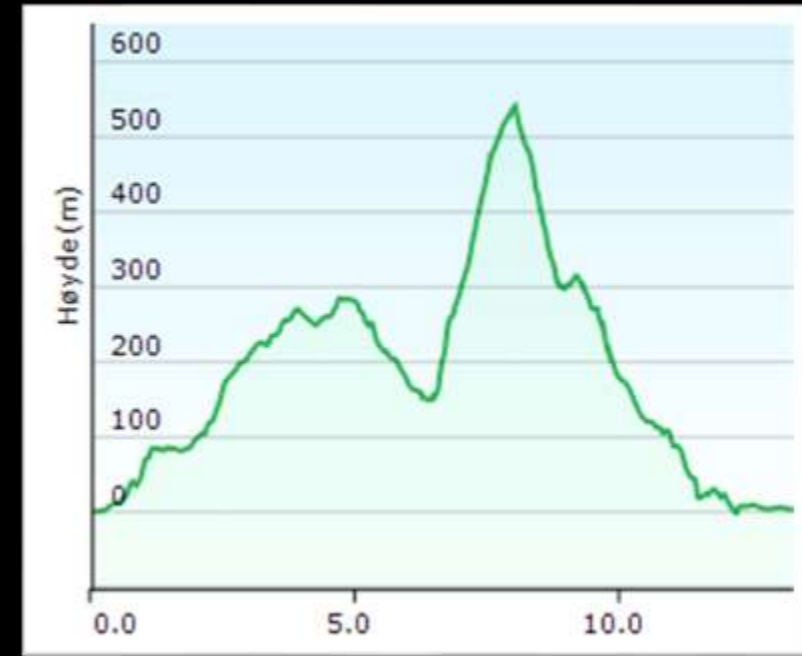

Stage 3

40(113)km SP
Torvdalshalsen

Part 3

Part 2

52(125)km SP Rølvfjorden
Start & Finish Stage 3

Rølvfjorden - Torvdalshalsen -
Rølvfjorden
Distance: 23+12 km
Elevation: 800+700 m

THE ARCTIC TRIPLE

Stage 4

13(138)km
SP Vikjorden

Part 1

125km SP Rolvsfjorden
Start Stage 4

Rolvsfjorden - Vikjord
Distance: 13 km
Elevation: 1000 m

THE ARCTIC TRIPLE

Stage 4

Vikjorden - Kleppstad
Distance: 12 km
Elevation: 200 m

Stage 4

Kleppstad - Svolvær
Distance: 22 km
Elevation: 1150 m

THE ARCTIC TRIPLE