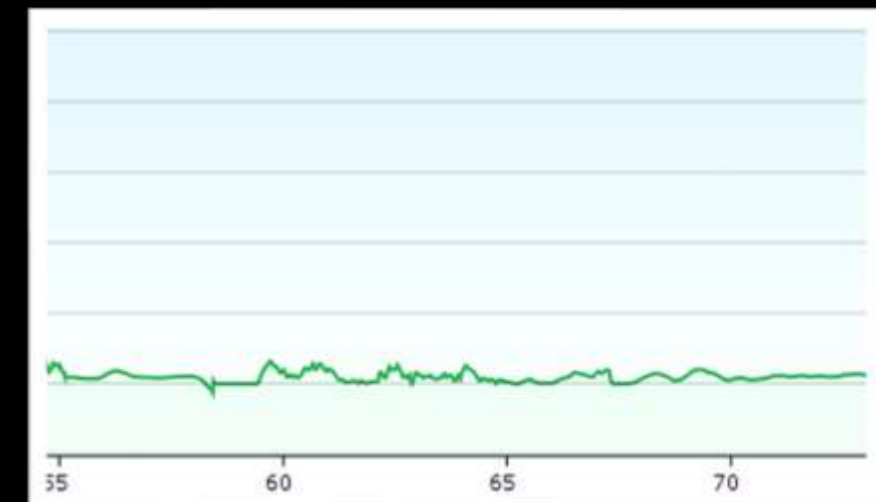

Kjerkfjorden - Selfjord
Distance: 11 km
Elevation: 750 m

THE ARCTIC TRIPLE

Stage 1

Selfjorden - Fredvang
Distance: 9 km
Elevation: 500 m

Part 2

Stage 1

Fredvang - Nusfjord
Distance: 19 km
Elevation: 350 m

THE ARCTIC TRIPLE

17(56)km SP Napp

Part 1

39km SP Nusfjord
Start Stage 2

Stage 2

Nusfjord - Napp
Distance: 17 km
Elevation: 900 m

THE ARCTIC TRIPLE

Stage 2

Napp - Leknes
Distance: 17 km
Elevation: 300 m

56km SP Napp

73km Leknes
Finish Stage 2

90km SP Brustranda

Stage 3

Leknes - Brustranda
 Distance: 17 km
 Elevation: 350 m

Part 1

73km Leknes Scandic
 Start Stage 3

THE ARCTIC TRIPLE

Stage 3

40(113)km SP
Torvdalshalsen

Part 3

Part 2

52(125)km SP Rølvfjorden
Start & Finish Stage 3

Rølvfjorden - Torvdalshalsen -
Rølvfjorden
Distance: 23+12 km
Elevation: 800+700 m

THE ARCTIC TRIPLE

Stage 4